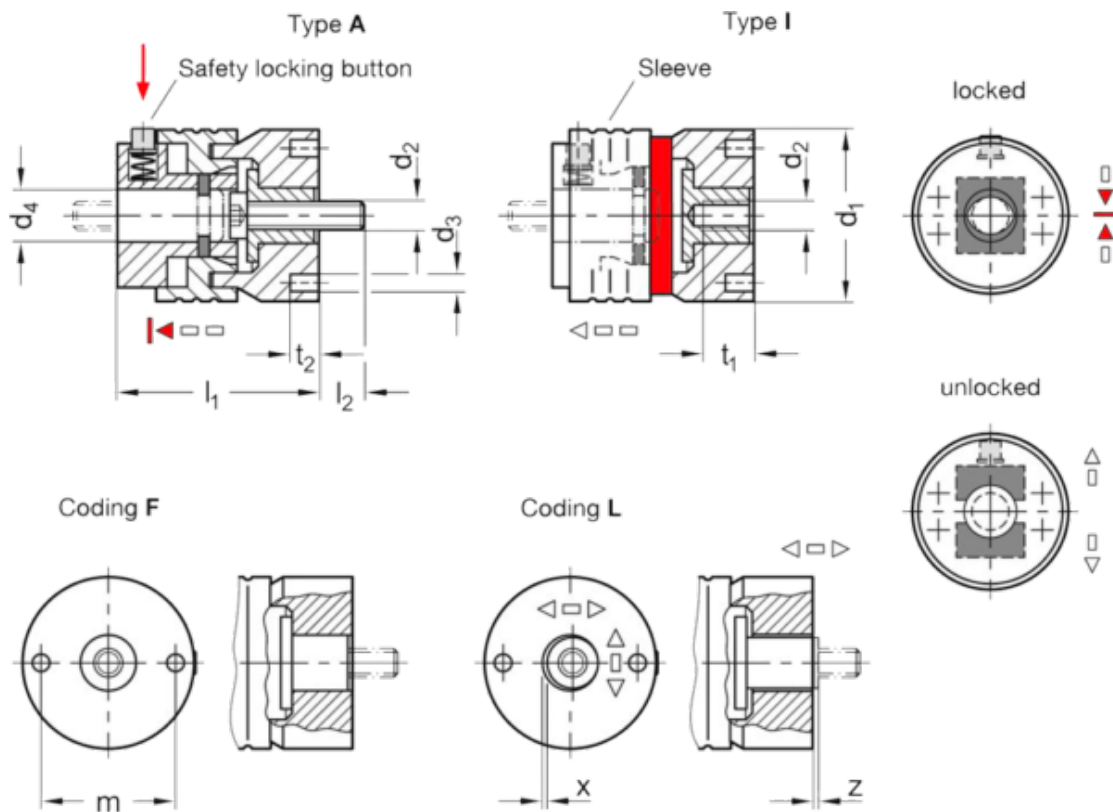

Data Sheet

Article number: 2010502NM12ILASS
 Description: E+G Quick release coupling
 GN 1050-2N-M12-I-L-ASS

Measures

D1 = 53	T2 = 10
D2 = M 12	Weight = 397
D3 = 6	X = 0.75
D4 = 18.5	Z = 0.4
L1 = 70.1	
L2 = 40	
M = 18	
Size = 2N	